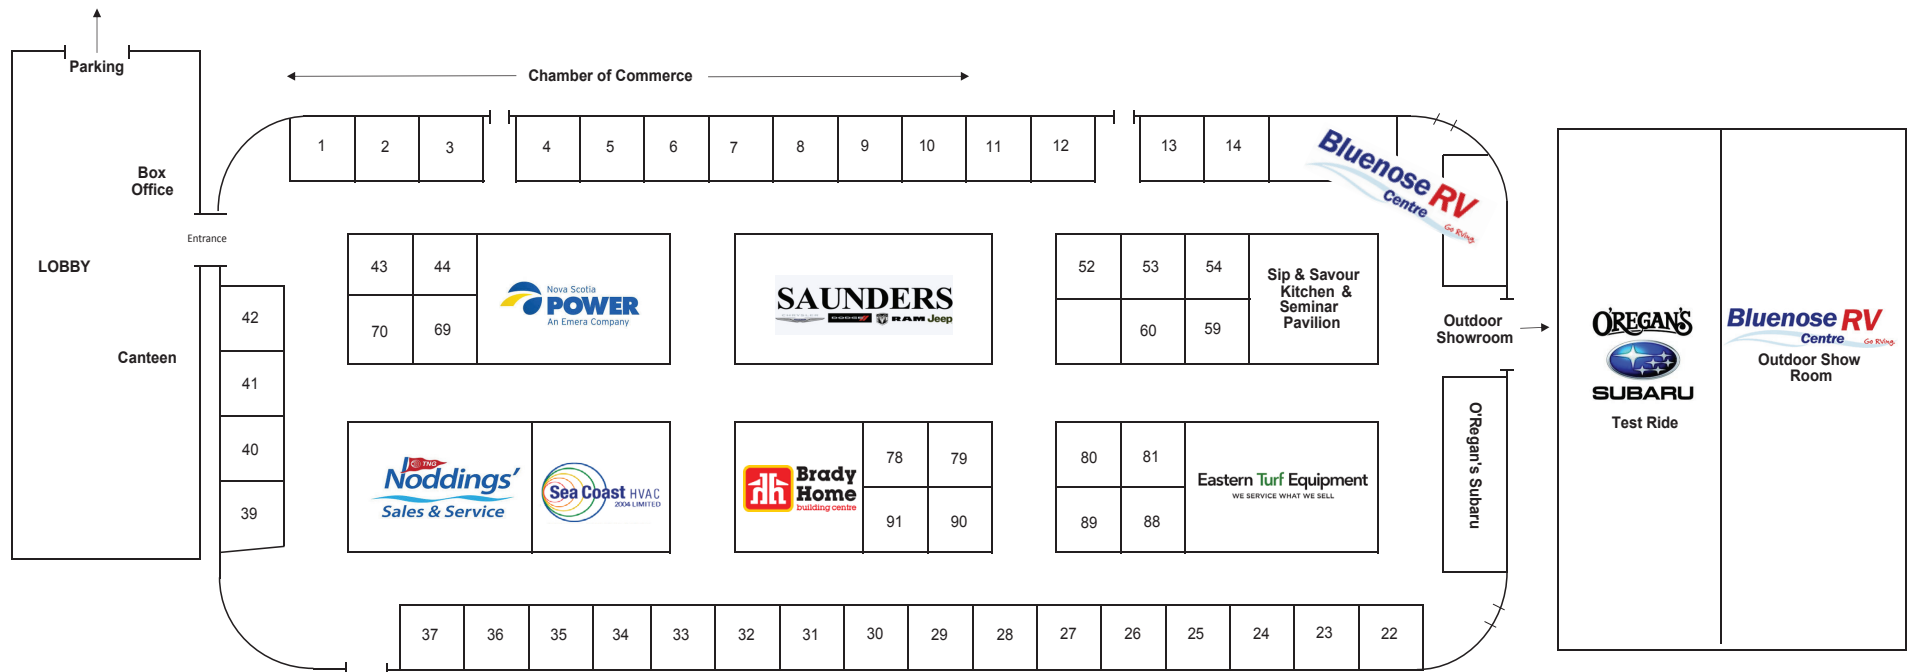

FLOOR PLAN 2018

May 4 - 6
Queens Place Emera Centre
Liverpool, NS

Floor plan for illustration purposes only. Booth sizes and configuration may change.